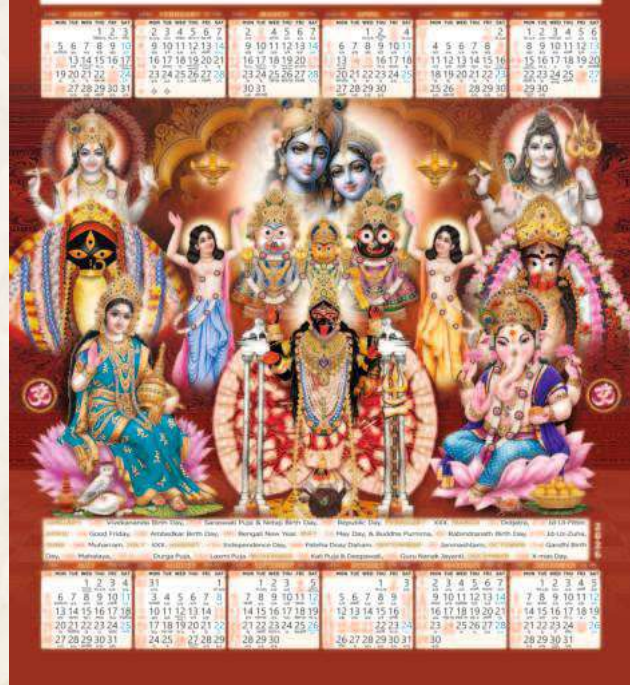

20X30 REAL 641 SPOT UV CH 8041
16X22 REAL 2241 UV CH 3341