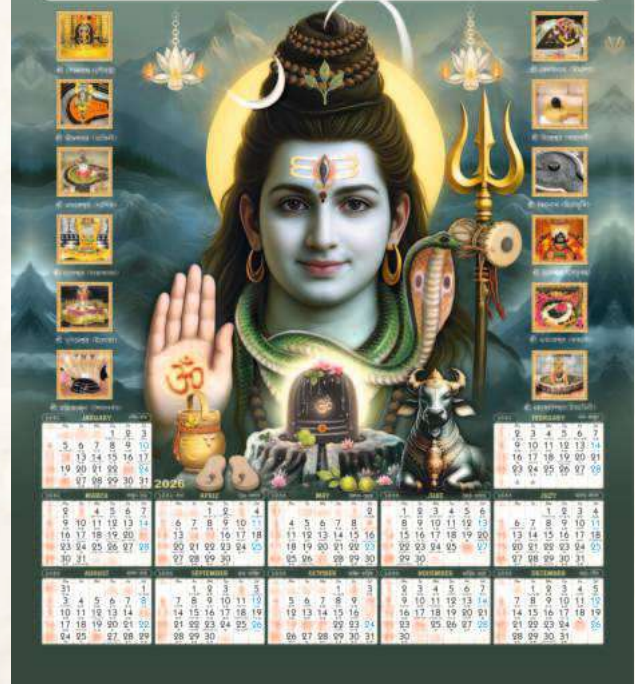

20X30 REAL 625