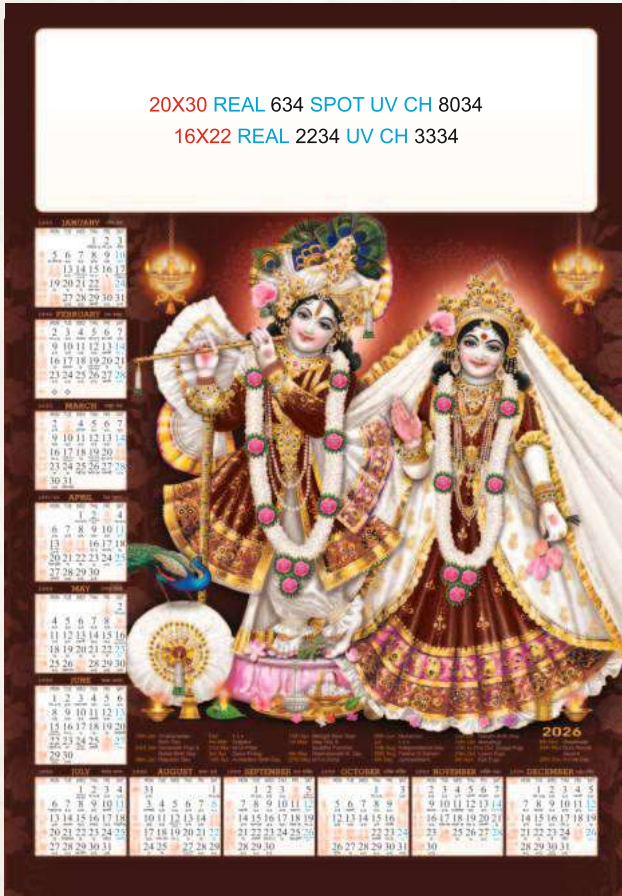

20X30 REAL 634 SPOT UV CH 8034

16X22 REAL 2234 UV CH 3334