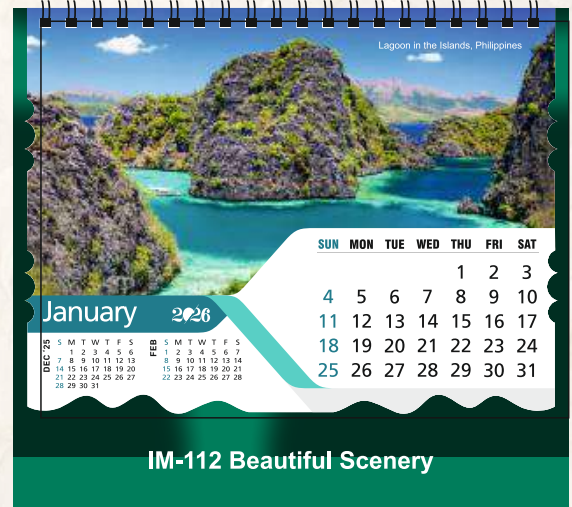

English Date